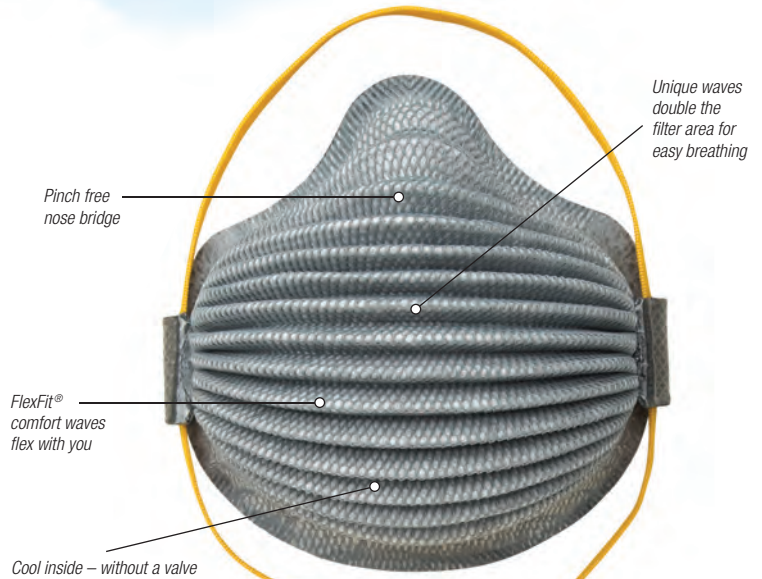

More air. More wear.™

Easier breathing and cool comfort are what you get when you wear an AirWave® respirator. The larger surface area of the patent-pending wave design means more air flows in and out of the mask – all without a valve! Easy breathing...by design.

- Relief from Nuisance levels of Organic Vapors
- Soft foam full flange for ultimate comfortable fit.
- Adjustable cool cloth SmartStrap for a custom fit.
- SmartStrap allows respirator to hang around the neck for convenient storage during breaks and to use longer.
- Collapse resistant Dura-Mesh shell helps respirator last longer, reduces waste and increases cost savings.
- FlexFit® design moves easily as you talk and stays in place.

Adjustable & Hangable SmartStrap®

Adjustable

Hangable

Soft Foam Full Flange

Moldex Authorized Distributor:

Aerovex Systems, Inc.
www.aerovexsystems.com
info@aerovexsystems.com
1-800-288-2023