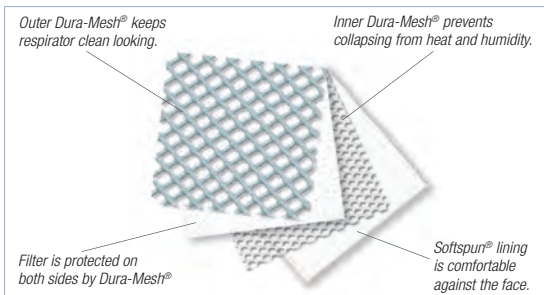

More air. More wear.™

Easier breathing and cool comfort are what you get when you wear an AirWave® respirator. The larger surface area of the patent-pending wave design means more air flows in and out of the mask – all without a valve! Easy breathing...by design.

- Relief from Nuisance levels of Organic Vapors
- Soft foam full flange for ultimate comfortable fit.
- Adjustable cool cloth SmartStrap for a custom fit.
- SmartStrap allows respirator to hang around the neck for convenient storage during breaks and to use longer.
- Collapse resistant Dura-Mesh shell helps respirator last longer, reduces waste and increases cost savings.
- FlexFit® design moves easily as you talk and stays in place.

Adjustable & Hangable SmartStrap®

Adjustable

Hangable

Soft Foam Full Flange

Moldex Authorized Distributor:

Aerovex Systems, Inc.
www.aerovexsystems.com
info@aerovexsystems.com
1-800-288-2023