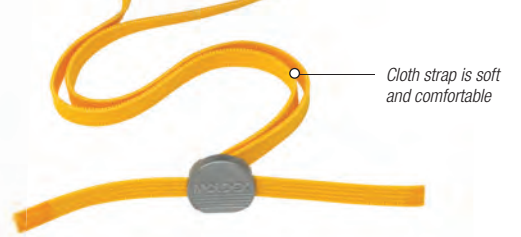

- Relief from Nuisance levels of Organic Vapors
- Soft foam full flange for ultimate comfortable fit.
- Adjustable cool cloth SmartStrap for a custom fit.
- SmartStrap allows respirator to hang around the neck for convenient storage during breaks and to use longer.
- Collapse resistant Dura-Mesh shell helps respirator last longer, reduces waste and increases cost savings.
- FlexFit® design moves easily as you talk and stays in place.

Adjustable & Hangable SmartStrap®

Adjustable

Hangable

Soft Foam Full Flange

Moldex Authorized Distributor:

Aerovex Systems, Inc.
www.aerovexsystems.com
info@aerovexsystems.com
1-800-288-2023