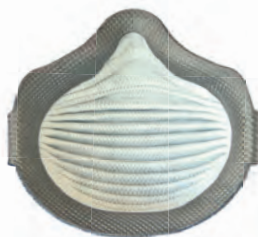

- Relief from Nuisance levels of Organic Vapors
- Soft foam full flange for ultimate comfortable fit.
- Adjustable cool cloth SmartStrap for a custom fit.
- SmartStrap allows respirator to hang around the neck for convenient storage during breaks and to use longer.
- Collapse resistant Dura-Mesh shell helps respirator last longer, reduces waste and increases cost savings.
- FlexFit® design moves easily as you talk and stays in place.

Adjustable & Hangable SmartStrap®

Adjustable

Hangable

Soft Foam Full Flange

Moldex Authorized Distributor:

Aerovex Systems, Inc.
www.aerovexsystems.com
info@aerovexsystems.com
1-800-288-2023